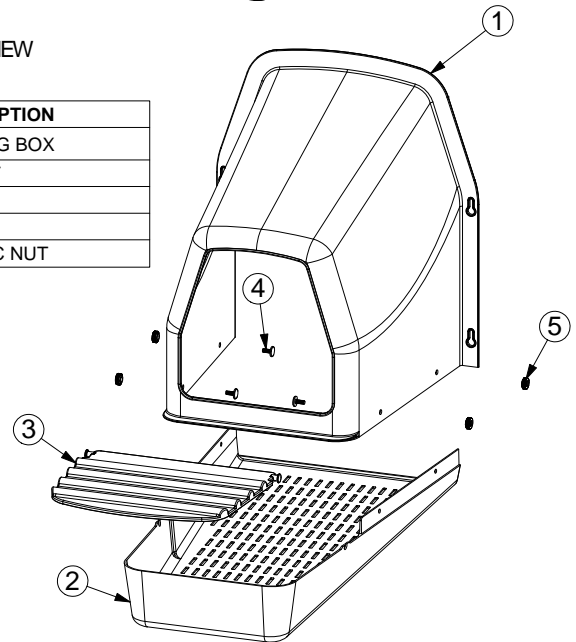

ACCESSORIES

SKETCH

EXPLODED VIEW

| Nº | DESCRIPTION |
|----|-------------|
| 1  | NESTING BOX |
| 2  | BASKET      |
| 3  | LID         |
| 4  | BOLT        |
| 5  | PLASTIC NUT |

## PACKAGING FEATURES

PACKAGING TYPE

BOX

UNITS/PACKAGING

5 Units

PACKING DIMENSIONS

460x350x370 mm

PACKING WEIGHT