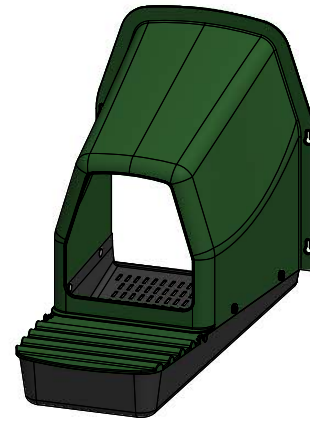

|  |              |
|--|--------------|
| NAME                                   | REFERENCE    |
| <b>PLASTIC LAYING NEST WITH BASKET</b> | <b>10125</b> |

## PRODUCT FEATURES

MATERIAL

PLASTIC

COLOR

GREEN/BLACK

WEIGHT

1,122 kg

VOLUME

ACCESSORIES

SKETCH

EXPLODED VIEW

| Nº | DESCRIPTION |
|----|-------------|
| 1  | NESTING BOX |
| 2  | BASKET      |
| 3  | LID         |
| 4  | BOLT        |
| 5  | PLASTIC NUT |

## PACKAGING FEATURES

PACKAGING TYPE

BOX

UNITS/PACKAGING

5 Units

PACKING DIMENSIONS

460x350x370 mm

PACKING WEIGHT