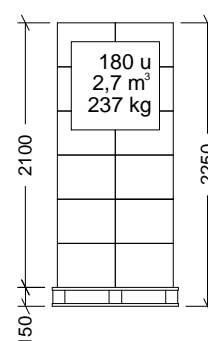

## PACKAGING FEATURES

PACKAGING TYPE

BOX

UNITS/PACKAGING

5 Units

PACKING DIMENSIONS

460x350x370 mm

PACKING WEIGHT

5,910 kg

PACKING VOLUME

0,060 m<sup>3</sup>

EUROPALLET

AMERICAN PALLET

EUROPALLET WEIGHT: 12 kg

AMERICAN PALLET WEIGHT: 24 kg

Dimensions in mm