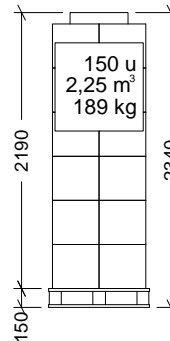

## PACKAGING FEATURES

PACKAGING TYPE

BOX

UNITS/PACKAGING

5 Units

PACKING DIMENSIONS

460x350x370 mm

PACKING WEIGHT

5,910 kg

PACKING VOLUME

0,060 m<sup>3</sup>

EUROPALLET

AMERICAN PALLET

EUROPALLET WEIGHT: 12 kg

AMERICAN PALLET WEIGHT: 24 kg

Dimensions in mm