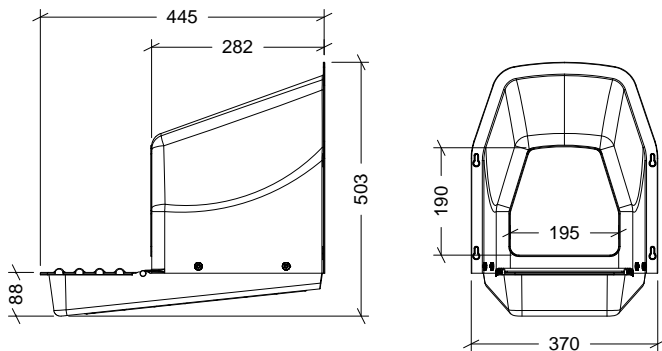

NAME	REFERENCE
PLASTIC LAYING NEST WITH BASKET	10125

PRODUCT FEATURES

MATERIAL

PLASTIC

COLOR

GREEN/BLACK

WEIGHT

1,122 kg

VOLUME

ACCESSORIES

SKETCH

EXPLODED VIEW

Nº	DESCRIPTION
1	NESTING BOX
2	BASKET
3	LID
4	BOLT
5	PLASTIC NUT

PACKAGING FEATURES

PACKAGING TYPE

BOX

UNITS/PACKAGING

5 Units

PACKING DIMENSIONS

460x350x370 mm

PACKING WEIGHT

5,910 kg

PACKING VOLUME

0,060 m³

EUROPALLET

AMERICAN PALLET

EUROPALLET WEIGHT: 12 kg

AMERICAN PALLET WEIGHT: 24 kg

Dimensions in mm