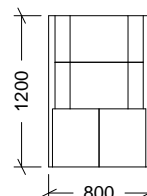

## PACKAGING FEATURES

PACKAGING TYPE

BOX

UNITS/PACKAGING

5 Units

PACKING DIMENSIONS

460x350x370 mm

PACKING WEIGHT

5,910 kg

PACKING VOLUME

0,060 m<sup>3</sup>

EUROPALLET

AMERICAN PALLET

EUROPALLET WEIGHT: 12 kg

AMERICAN PALLET WEIGHT: 24 kg

Dimensions in mm