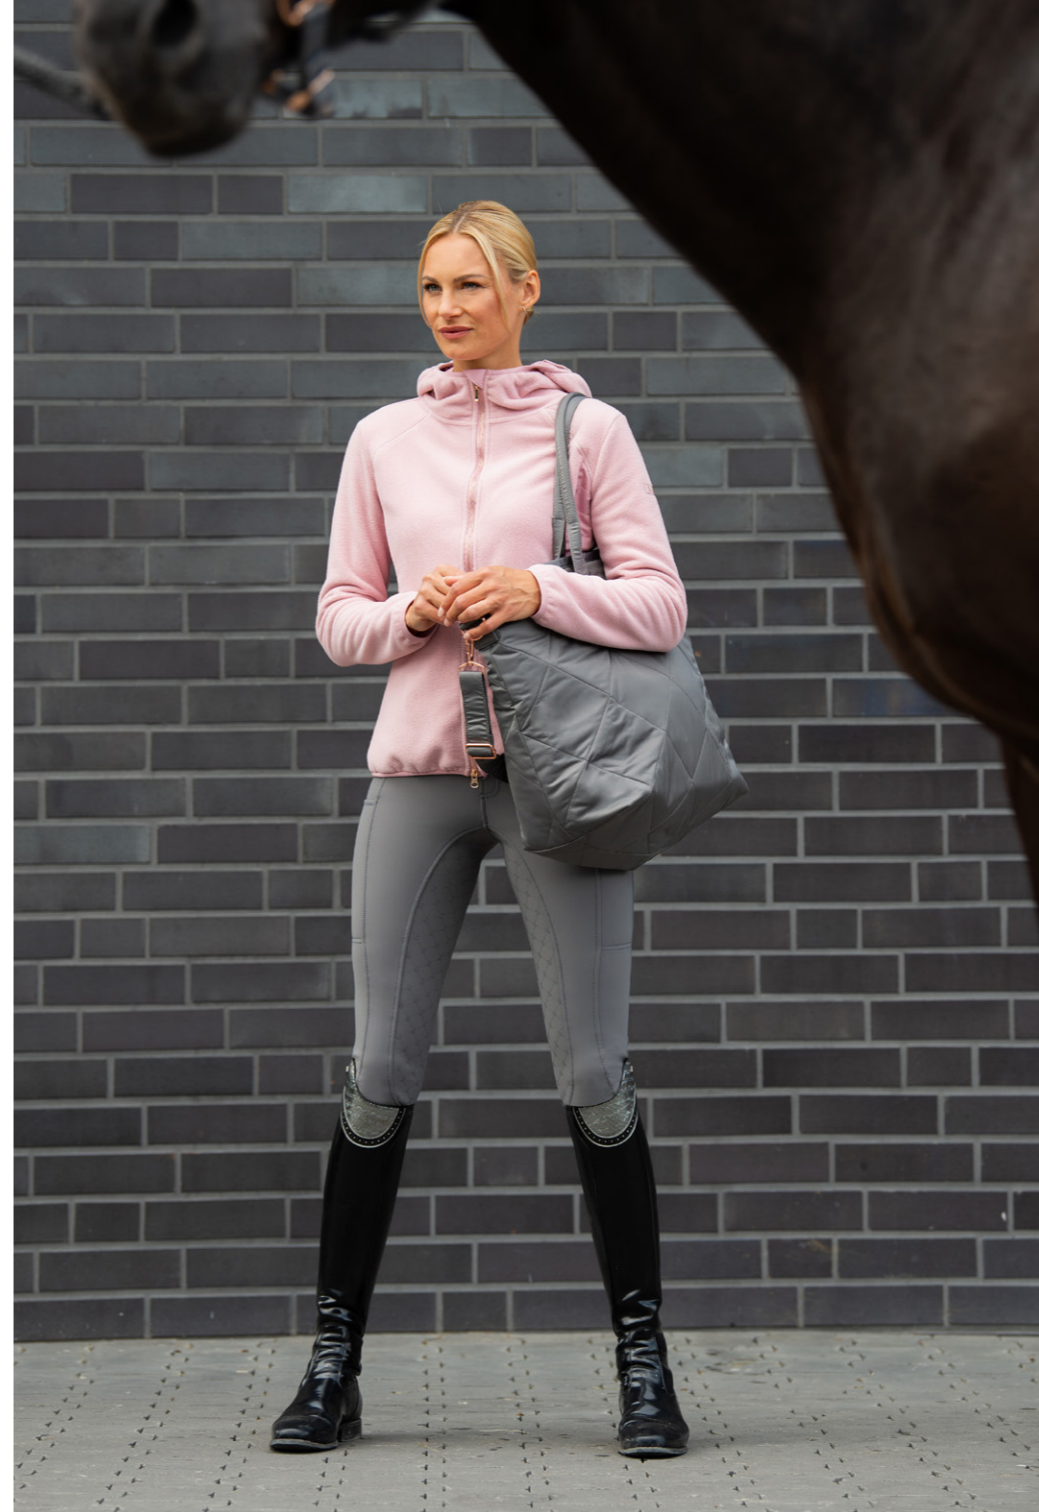

bag glossy shopper